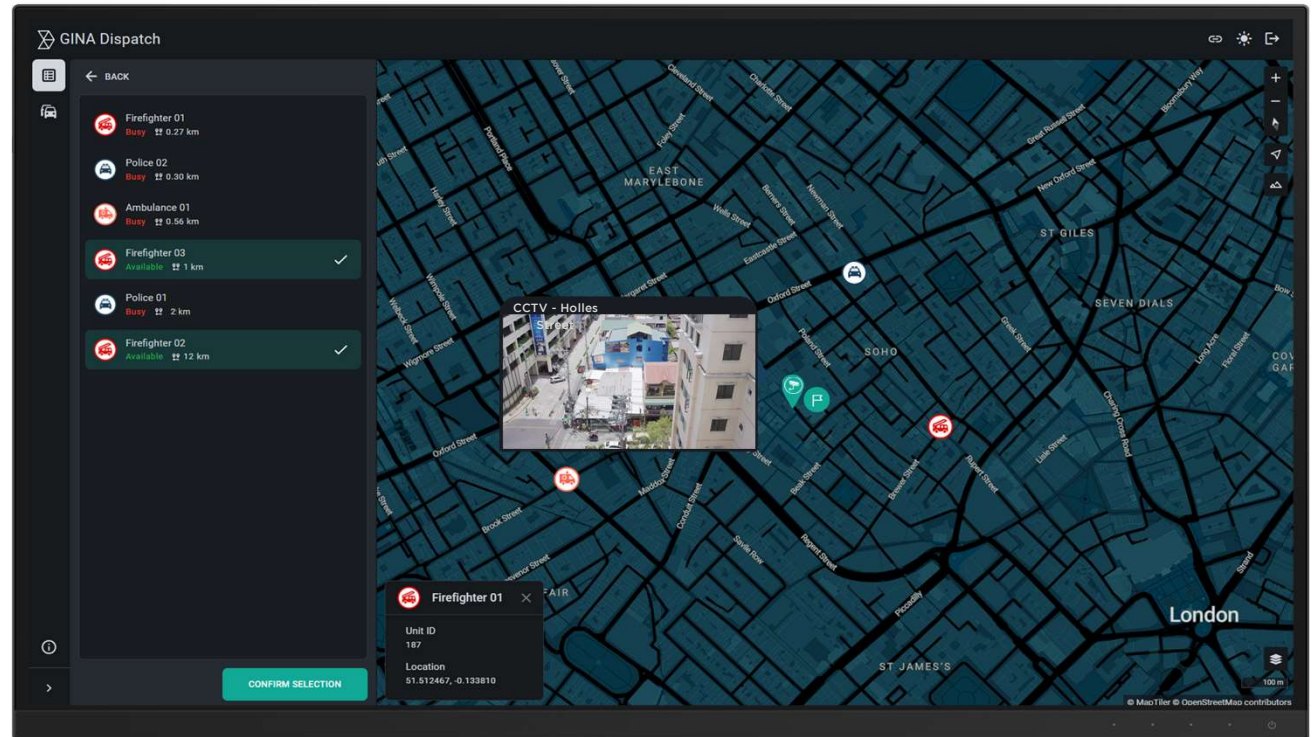

SMART CAD

SMART CAD

Operator

Monitorowanie
zdarzeń

SMART CAD

Dyspozytor

Zarządzanie
zdarzeniami

Aplikacija mobilna

Aplikacja

Jednostki operacyjne

Aplikacija

Supervisor

Administrator

A screenshot of the GINA Server Admin interface. The page title is "Server Admin" and the user is "GINA Admin". The main content is a table titled "User Accounts (Ambulance)". The table has columns for Id, Username, Alias, Parent Group, Role, Last Activity, Icon, GINA Command, GINA Dispatch, GINA Tablet, Active, Edit, and Delete. The table contains 7 rows of data for various ambulance users.