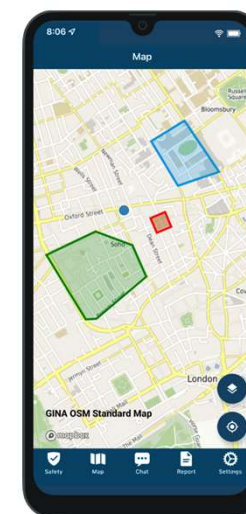

Aplikacja

Jednostki operacyjne

Aplikacija

Supervisor

Administrator

A screenshot of the GINA Server Admin interface. The page title is "Server Admin" and the user is "GINA Admin". The main content is a table titled "User Accounts (Ambulance)". The table has columns for Id, Username, Alias, Parent Group, Role, Last Activity, Icon, GINA Command, GINA Dispatch, GINA Tablet, Active, Edit, and Delete. The table contains 7 rows of data for various ambulance users.

Id	Username	Alias	Parent Group	Role	Last Activity	Icon	GINA Command	GINA Dispatch	GINA Tablet	Active	Edit	Delete
344	a_dispatcher01	Dispatcher	112 Dispatch Center	System Operator	01/04/2024 15:06:17			✓		✓		
345	a_commander1	Commander	112 Dispatch Center	System Operator	01/05/2024 12:54:27		✓			✓		
346	a_tablet01	AMB 01	112 Vehicles	Advanced User	12/08/2023 10:09:44				✓	✓		
347	a_tablet02	AMB 02	112 Vehicles	Advanced User	12/19/2023 13:46:44				✓	✓		
348	a_tablet03	AMB 03	112 Vehicles	Advanced User	12/05/2023 13:50:01				✓	✓		
349	a_tablet04	AMB 04	112 Vehicles	Advanced User	12/04/2023 17:14:15				✓	✓		
350	a_tablet05	AMB 05	112 Vehicles	Advanced User	12/04/2023 17:15:41				✓	✓		
351	a_tablet06	AMB 06	112 Vehicles	Advanced User	12/05/2023 15:25:02				✓	✓		

INTEGRACJE

Trackers

Radia

GINA GO

Sensory

Kamery i drony

Ratujeme životy na celém světě

Zastosowanie w praktyce