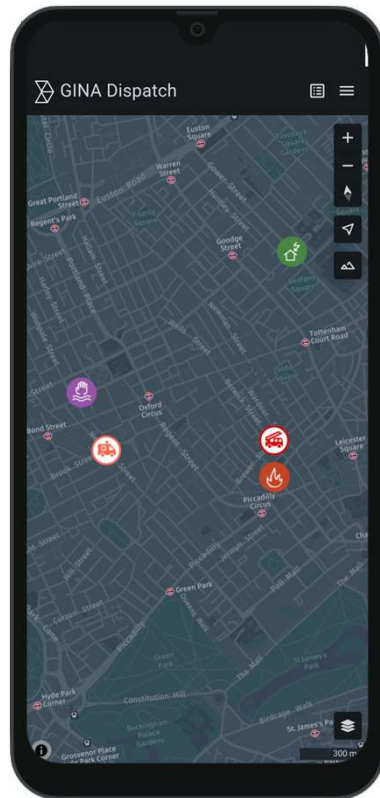

SMART CAD

SMART CAD

Operator

Monitorowanie
zdarzeń

SMART CAD

Dyspozytor

Zarządzanie
zdarzeniami

Aplikacija mobilna

Aplikacja

Jednostki operacyjne

Aplikacija

Supervisor

Administrator

A screenshot of the GINA Server Admin interface. The page title is "Server Admin" and the user is "GINA Admin". The main content is a table titled "User Accounts (Ambulance)". The table has columns for Id, Username, Alias, Parent Group, Role, Last Activity, Icon, GINA Command, GINA Dispatch, GINA Tablet, Active, Edit, and Delete. The table contains 7 rows of data for various ambulance users.

Id	Username	Alias	Parent Group	Role	Last Activity	Icon	GINA Command	GINA Dispatch	GINA Tablet	Active	Edit	Delete
344	a_dispatcher01	Dispatcher	112 Dispatch Center	System Operator	01/04/2024 15:06:17			✓		✓		
345	a_commander1	Commander	112 Dispatch Center	System Operator	01/05/2024 12:54:27		✓			✓		
346	a_tablet01	AMB 01	112 Vehicles	Advanced User	12/08/2023 10:09:44				✓	✓		
347	a_tablet02	AMB 02	112 Vehicles	Advanced User	12/19/2023 13:46:44				✓	✓		
348	a_tablet03	AMB 03	112 Vehicles	Advanced User	12/05/2023 13:50:01				✓	✓		
349	a_tablet04	AMB 04	112 Vehicles	Advanced User	12/04/2023 17:14:15				✓	✓		
350	a_tablet05	AMB 05	112 Vehicles	Advanced User	12/04/2023 17:15:41				✓	✓		
351	a_tablet06	AMB 06	112 Vehicles	Advanced User	12/05/2023 15:25:02				✓	✓		